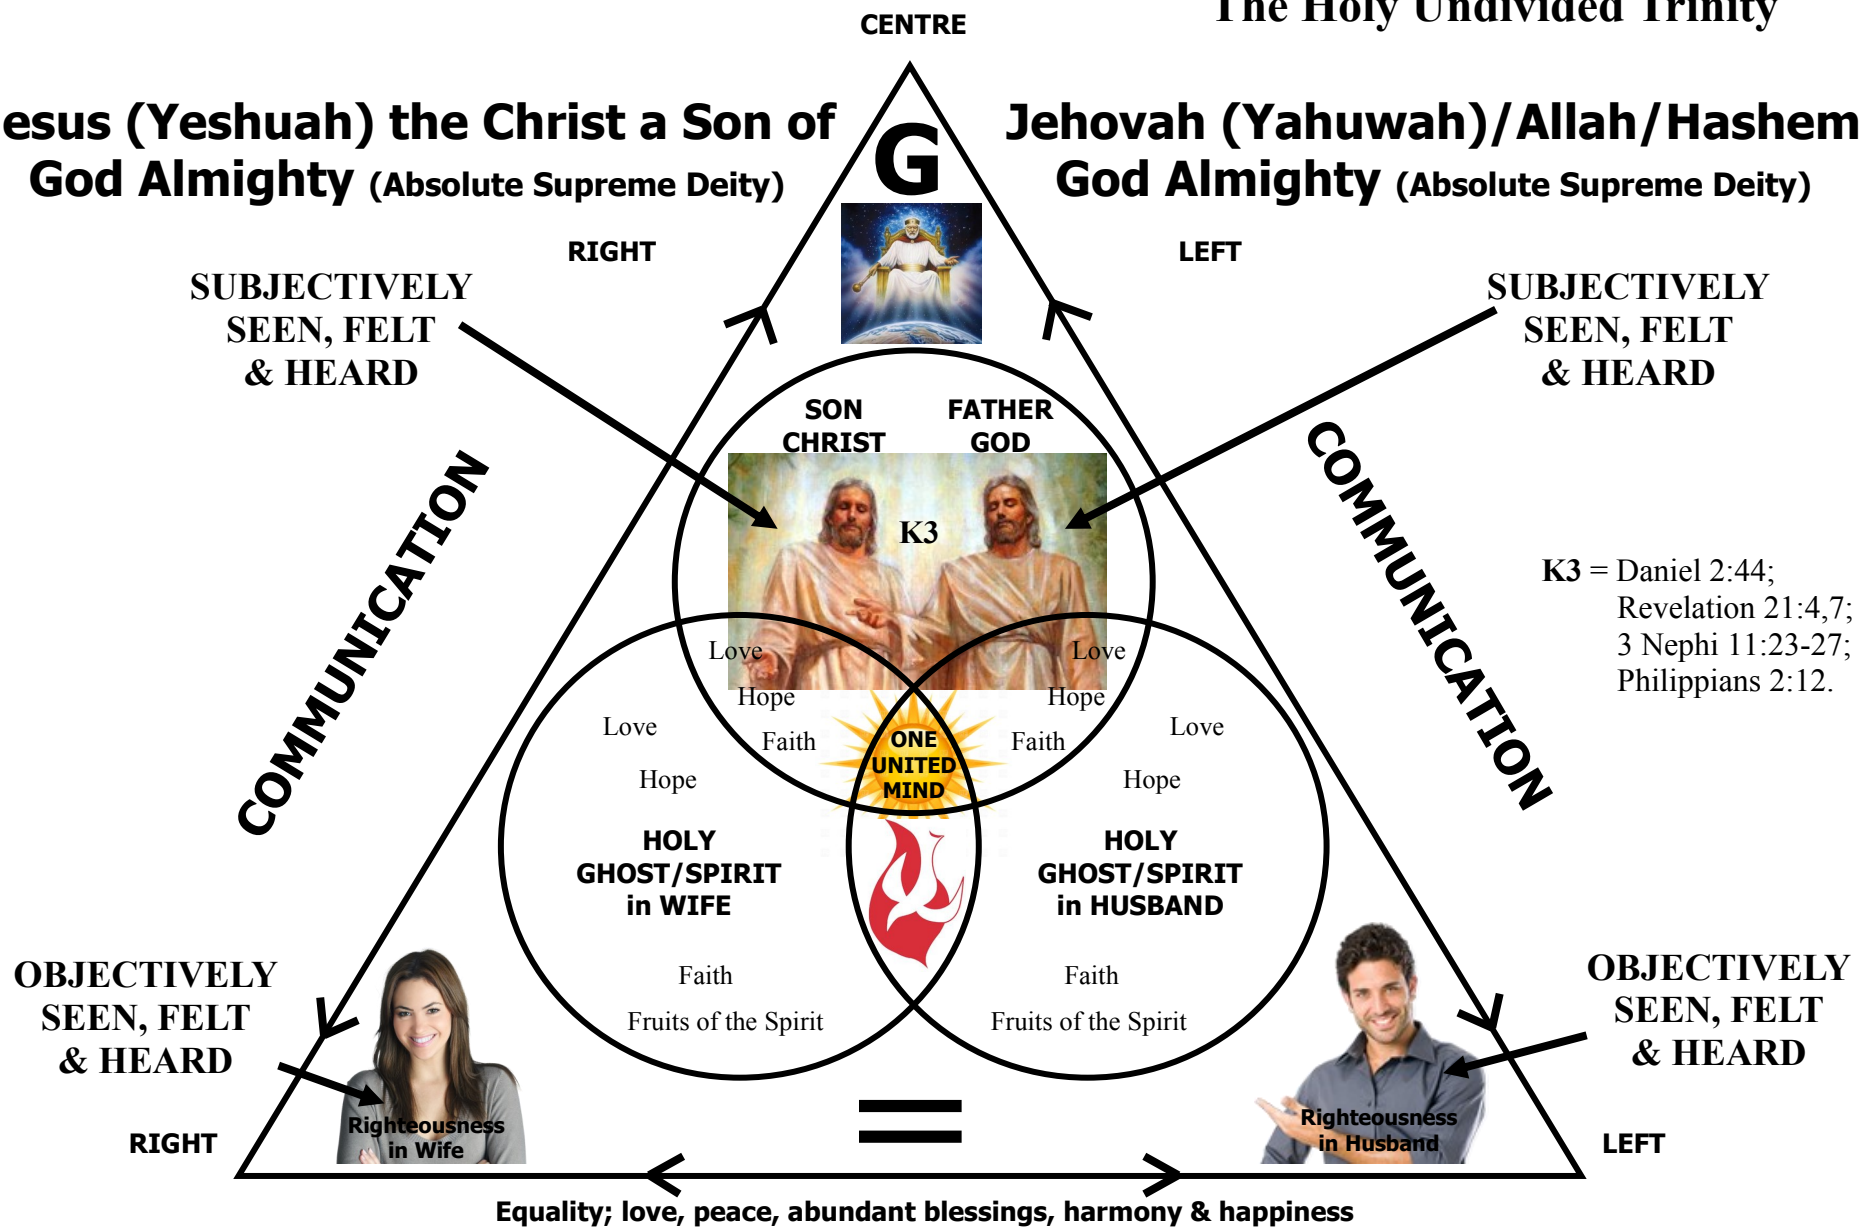

The Holy Undivided Trinity

Jesus (Yeshuah) the Christ a Son of God Almighty (Absolute Supreme Deity)

Jehovah (Yahuwah)/Allah/Hashem God Almighty (Absolute Supreme Deity)

K3 = Daniel 2:44;
Revelation 21:4,7;
3 Nephi 11:23-27;
Philippians 2:12.

COMMUNICATION

Married Couple (Legally and Lawfully)

(Biological Female at birth and biological Male at birth. Both with ample and growing spiritual knowledge of the truth, both confessed Born again Christians seeking more light and truth through daily study together.)

The Unholy Divided Trinity

Jesus (Yeshuah) the Christ a Son of God Almighty (Absolute Supreme Deity)

Lucifer Satan the Devil a god (Deity)

K2 = Daniel 2:43;
Revelation 21:8;
Revelation 18:4;
Philippians 2:12.