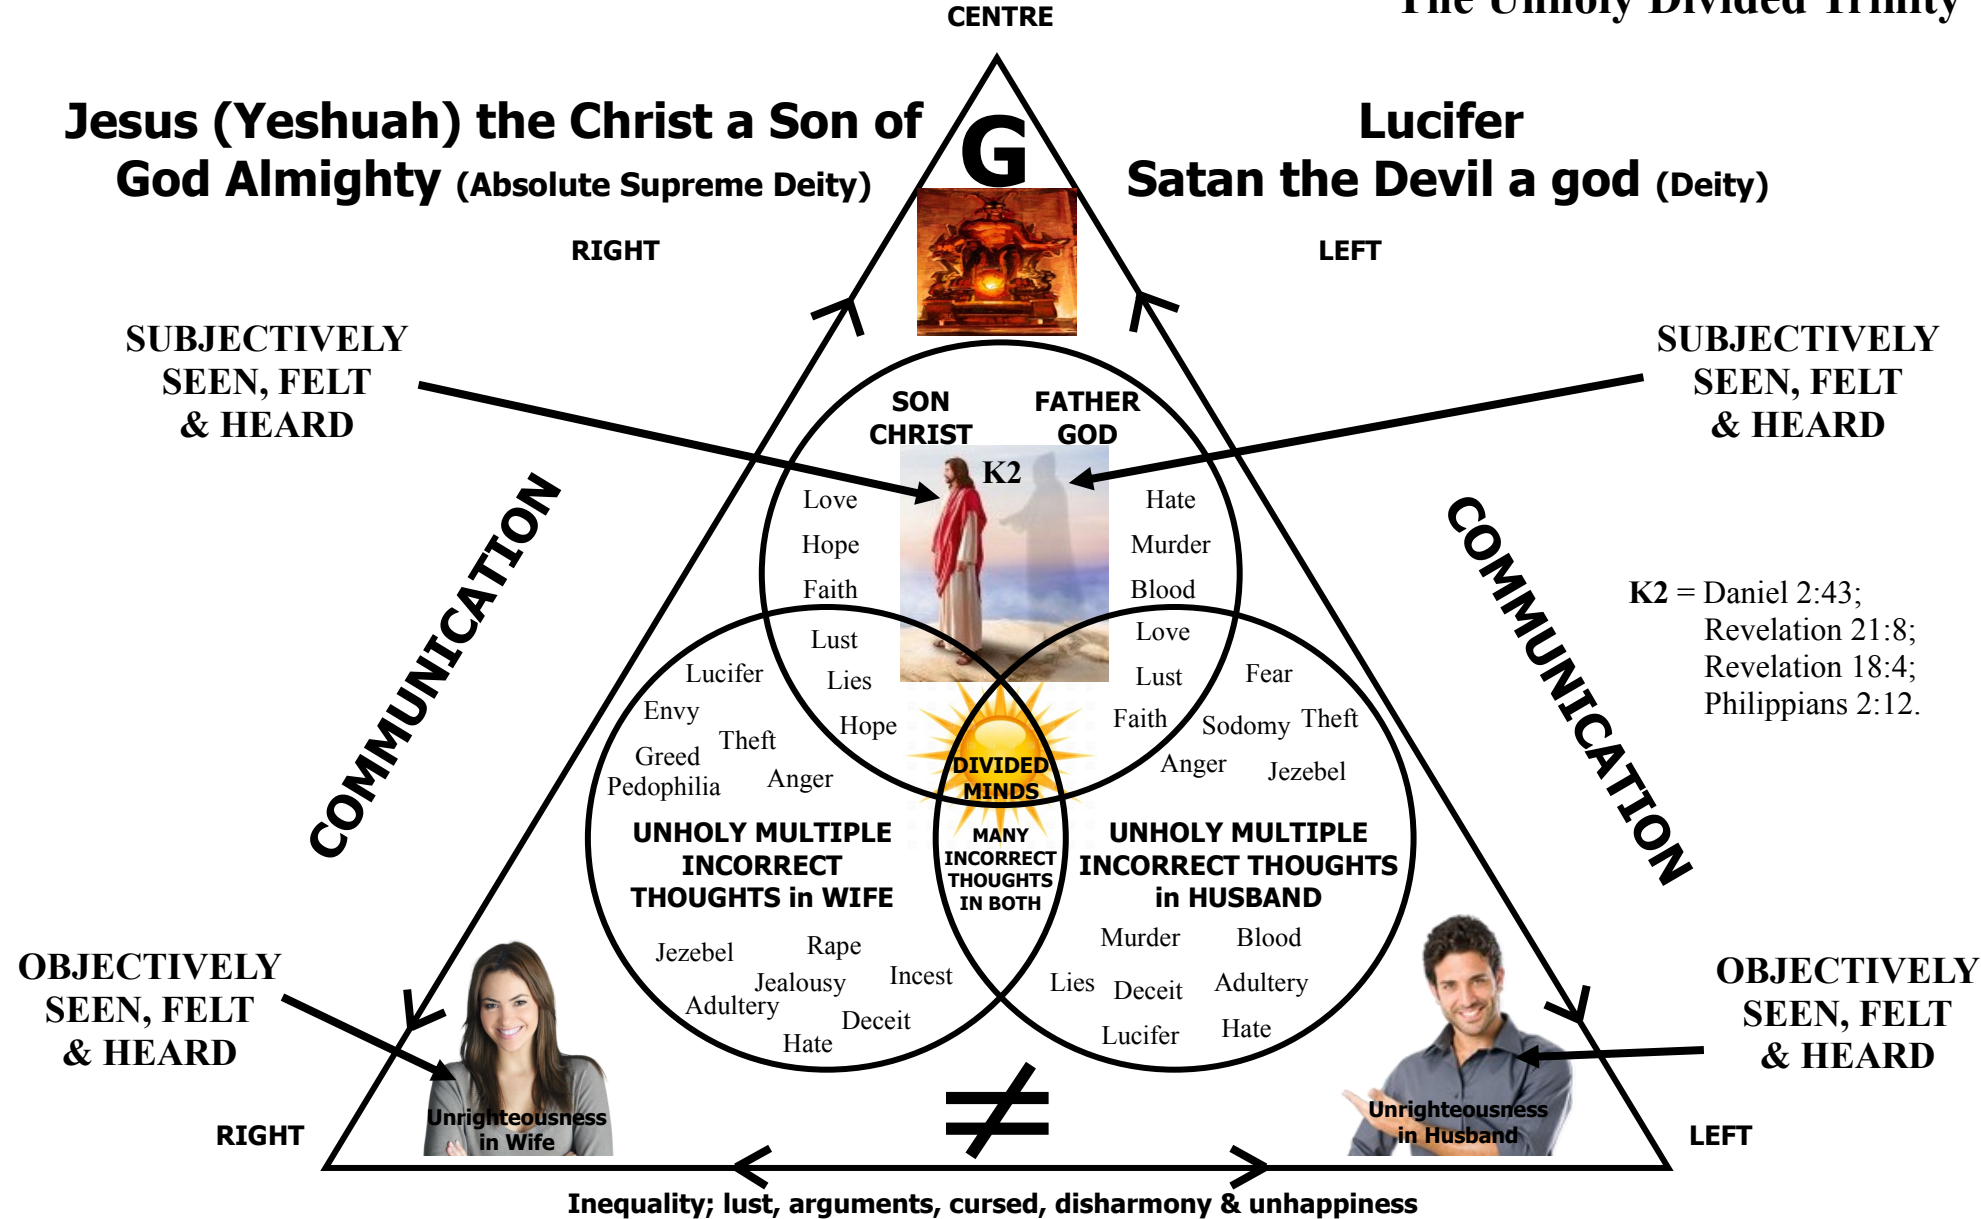

COMMUNICATION

Married Couple (Legally and Lawfully)

(Biological Female at birth and biological Male at birth. Both with ample and growing spiritual knowledge of the truth, both confessed Born again Christians seeking more light and truth through daily study together.)

The Unholy Divided Trinity

Jesus (Yeshuah) the Christ a Son of God Almighty (Absolute Supreme Deity)

Lucifer Satan the Devil a god (Deity)

K2 = Daniel 2:43;
Revelation 21:8;
Revelation 18:4;
Philippians 2:12.