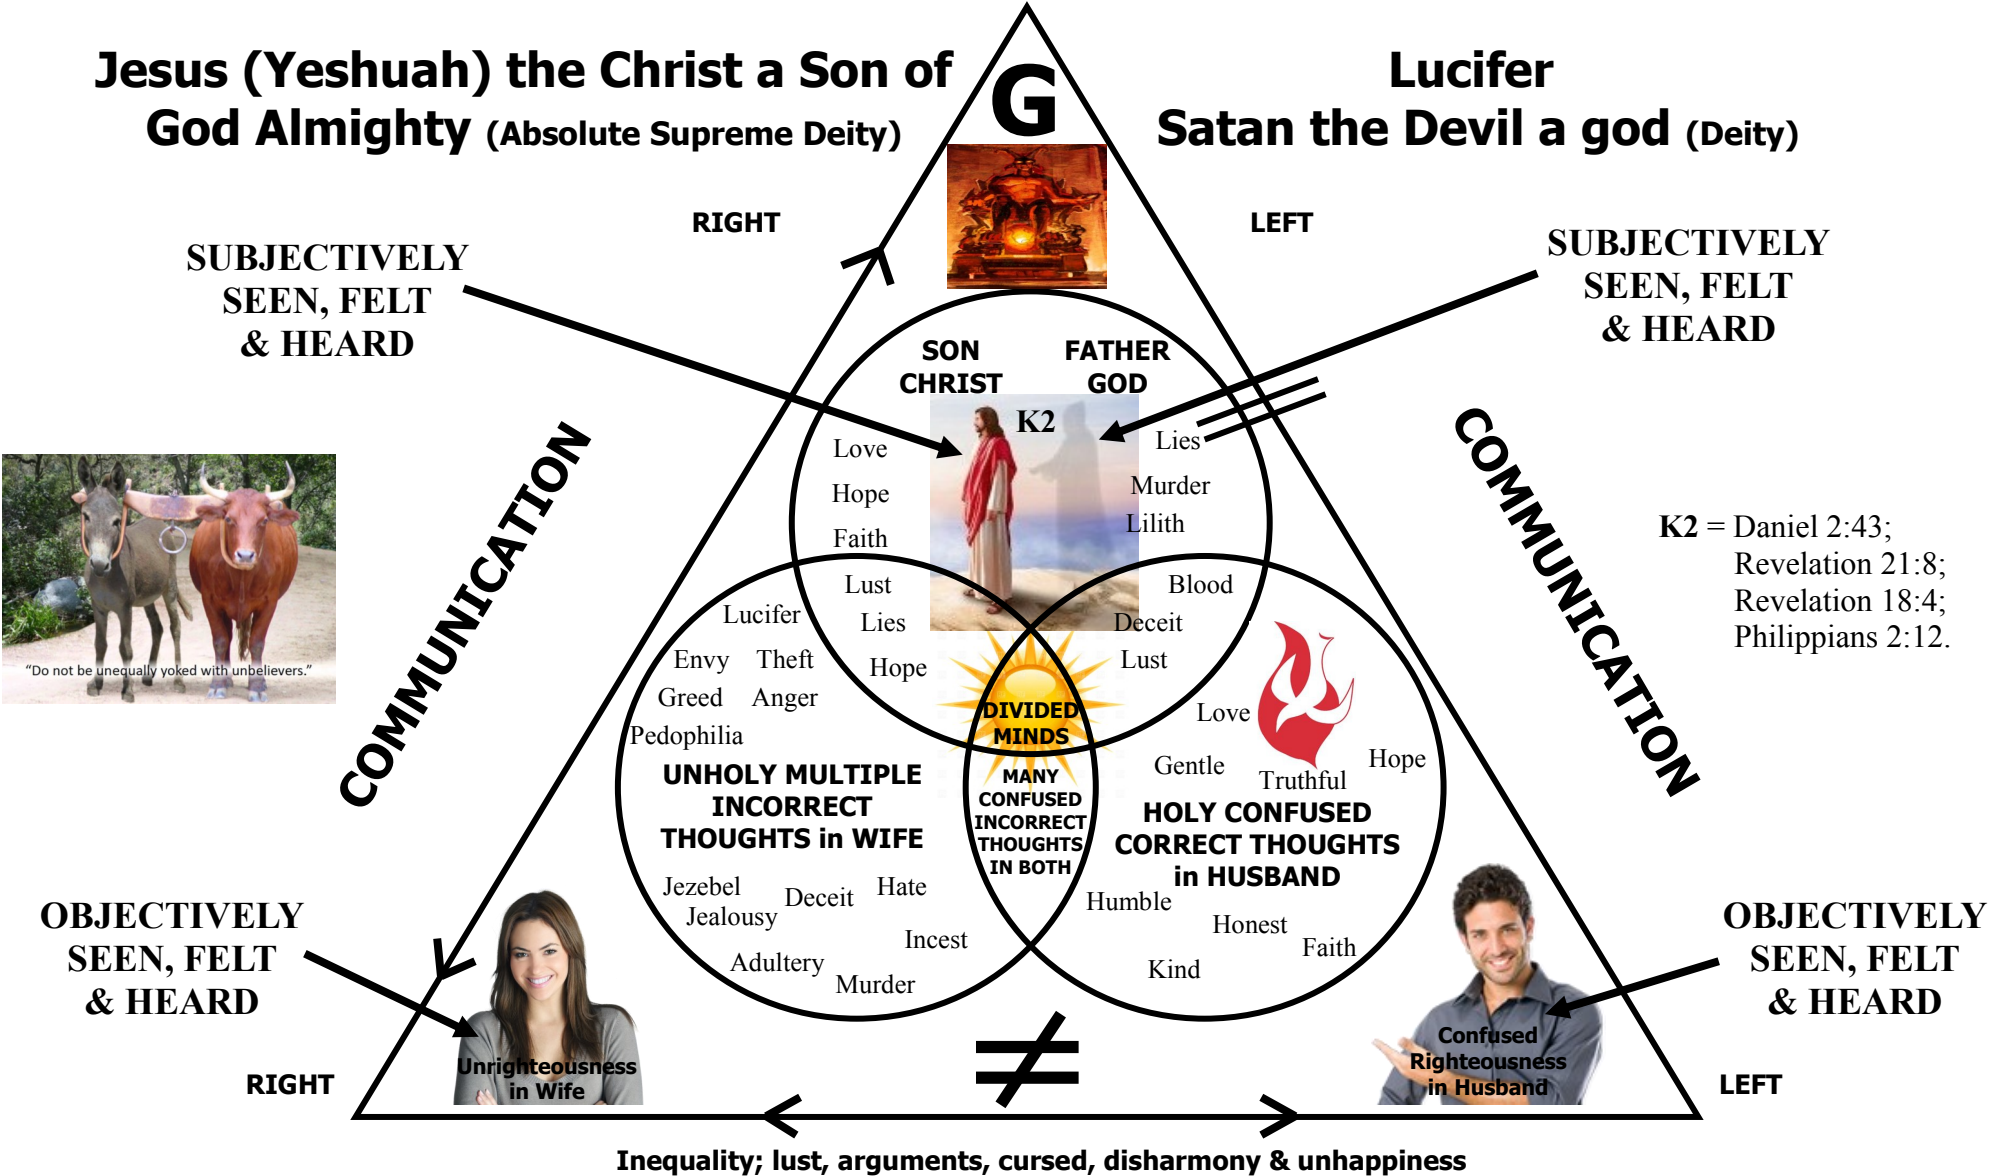

The Unholy Divided Trinity

Jesus (Yeshuah) the Christ a Son of God Almighty (Absolute Supreme Deity)

Lucifer Satan the Devil a god (Deity)

K2 = Daniel 2:43;
Revelation 21:8;
Revelation 18:4;
Philippians 2:12.

COMMUNICATION

Married Couple (Legally and Lawfully)
(Biological Female at birth and biological Male at birth).
Both with limited spiritual knowledge of the truth yet confessed Christians not seeking more light or truth nor studying together for more truth and light.